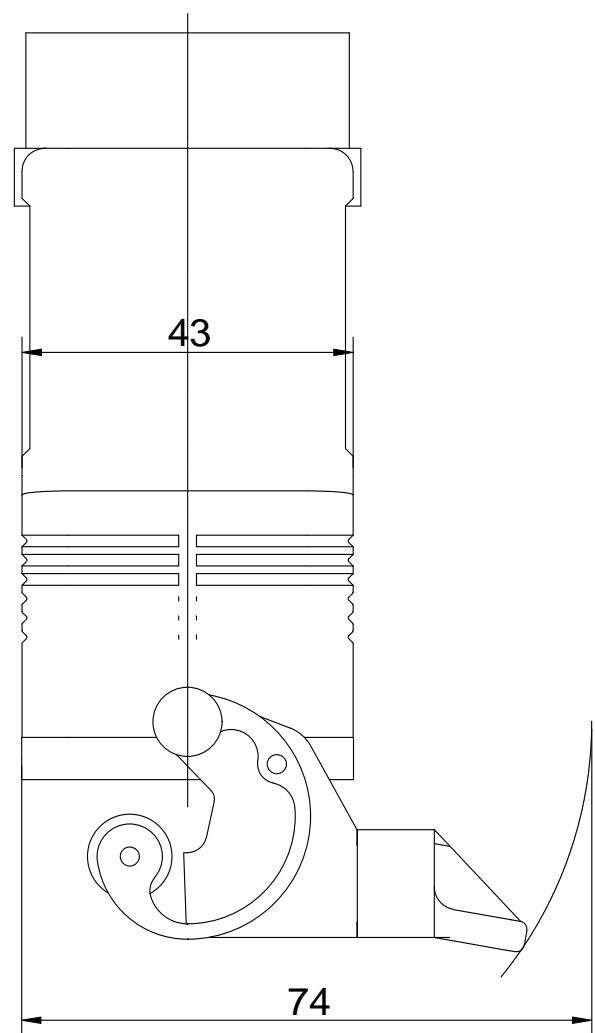

Diritti riservati All rights reserved

Date 14.12.2006	CAV 24 LG29		Scale
Sign.	hood top entry with 1 lev. PG29		1:1