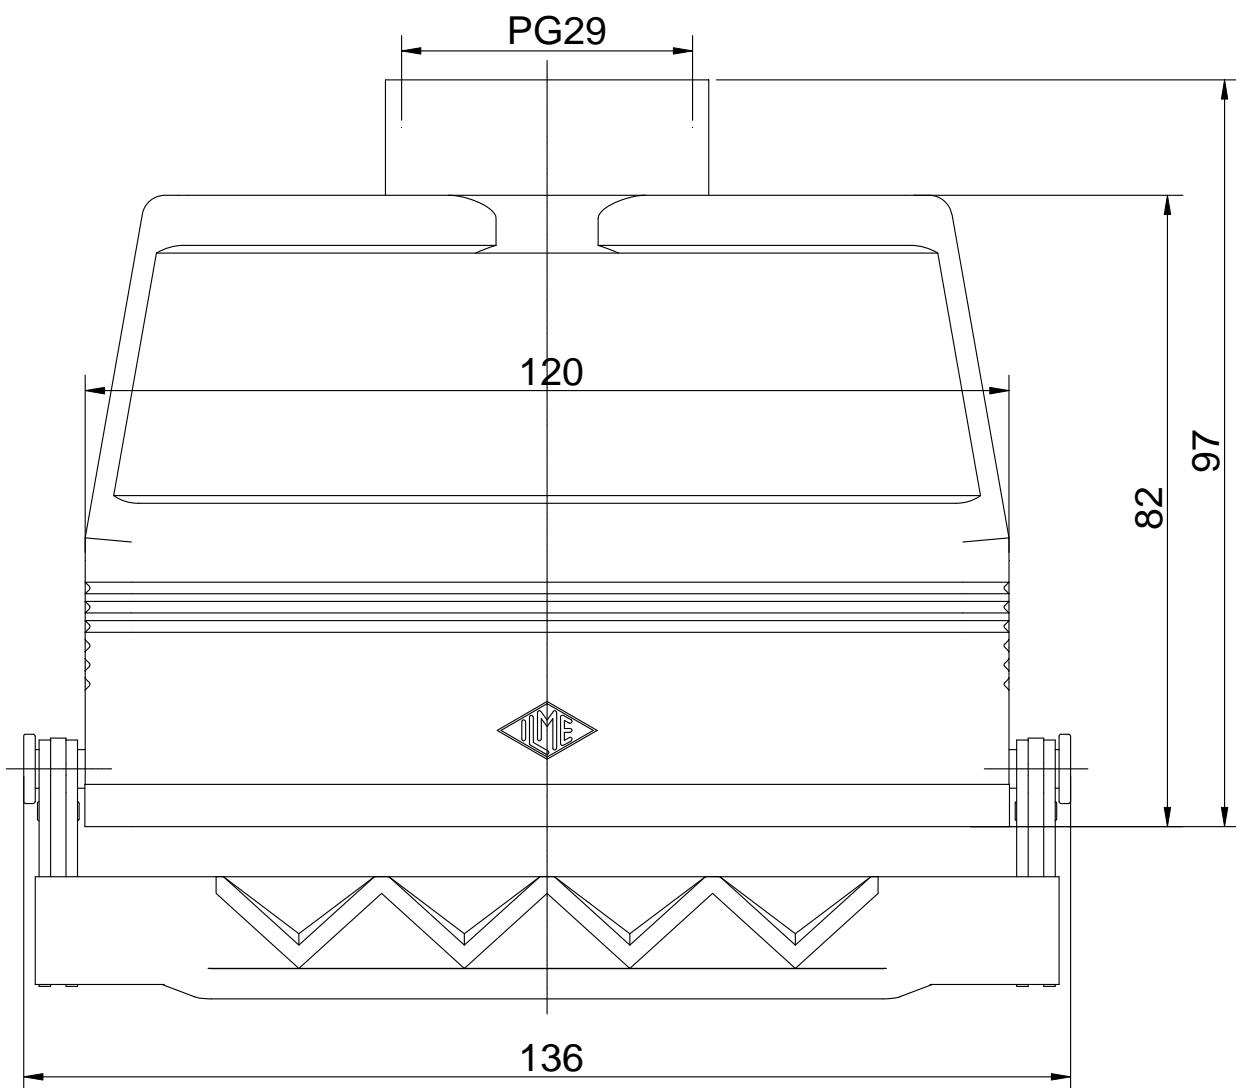

Diritti riservati All rights reserved

Date 14.12.2006	CAV 24 LG29		Scale
Sign.	hood top entry with 1 lev. PG29		1:1